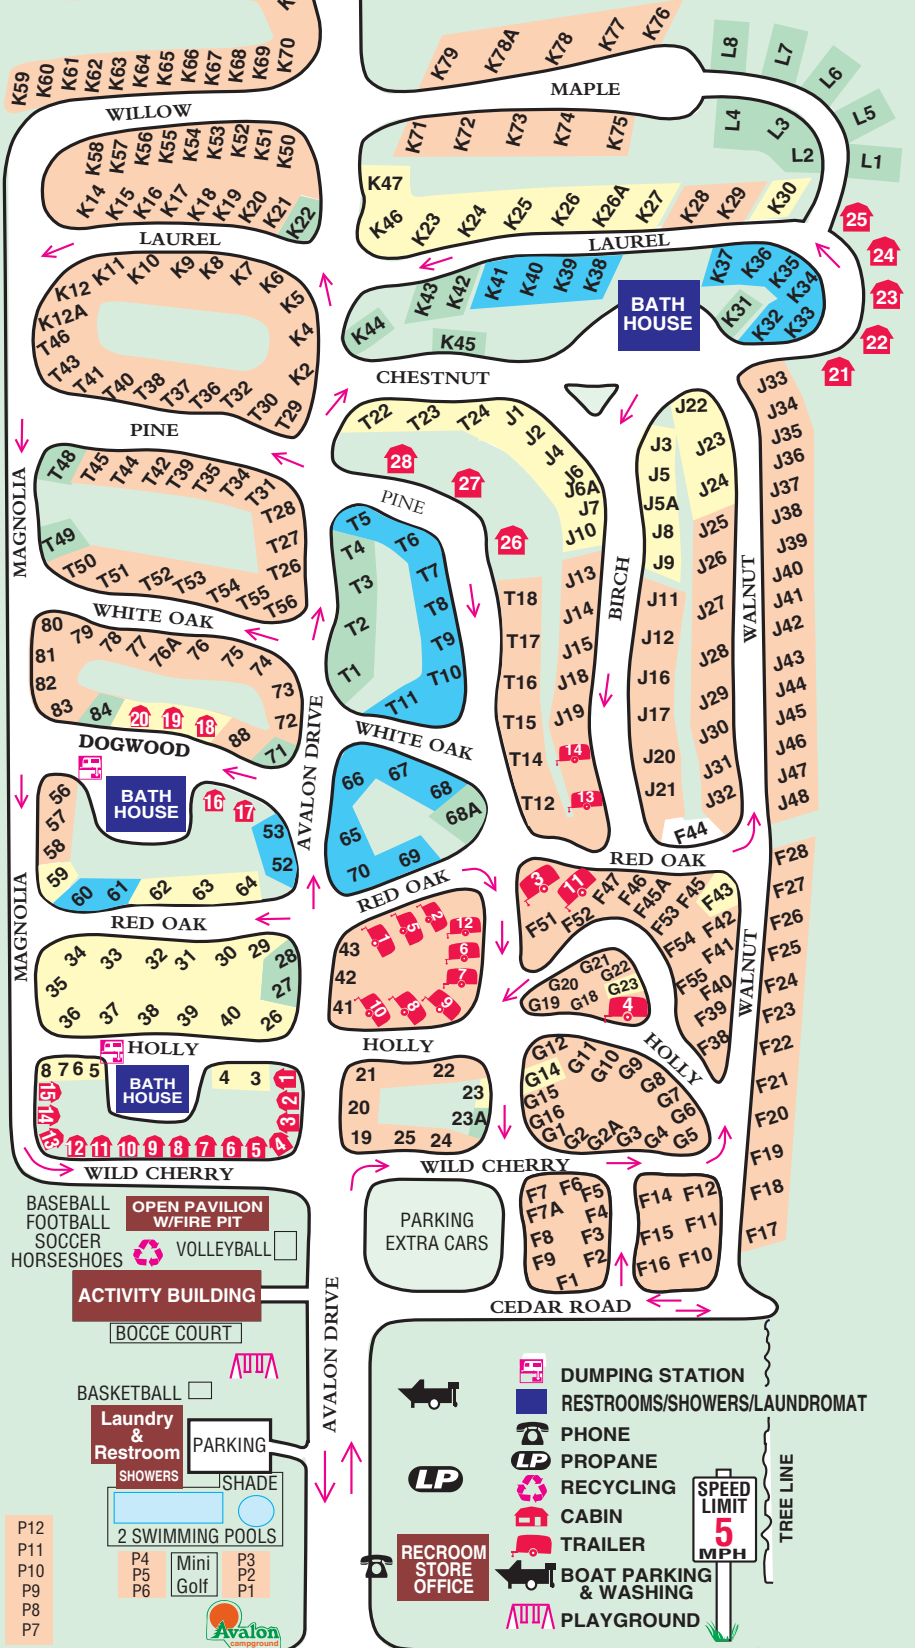

- Tent Site-No Hookups
- Electric & Water 20 amp
- Electric & Water 30 amp
- Electric, Water, Sewer + 30/50 amp

← To Avalon, Wildwood, Cape May • U.S. Route 9 • To Sea Isle City, Ocean City, Atlantic City →

BASEBALL **OPEN PAVILION W/FIRE PIT**

SOCCER **VOLLEYBALL**

HORSESHOES

ACTIVITY BUILDING

BOCCE COURT

BASKETBALL

Laundry & Restroom

SHOWERS

SHADE

2 SWIMMING POOLS

P4 **Mini** **P3**

P5 **Golf** **P2**

P6 **P1**

Avalon Campground

DUMPING STATION

RESTROOMS/SHOWERS/LAUNDROMAT

STORE OFFICE

SPEED LIMIT 5 MPH

TREE LINE